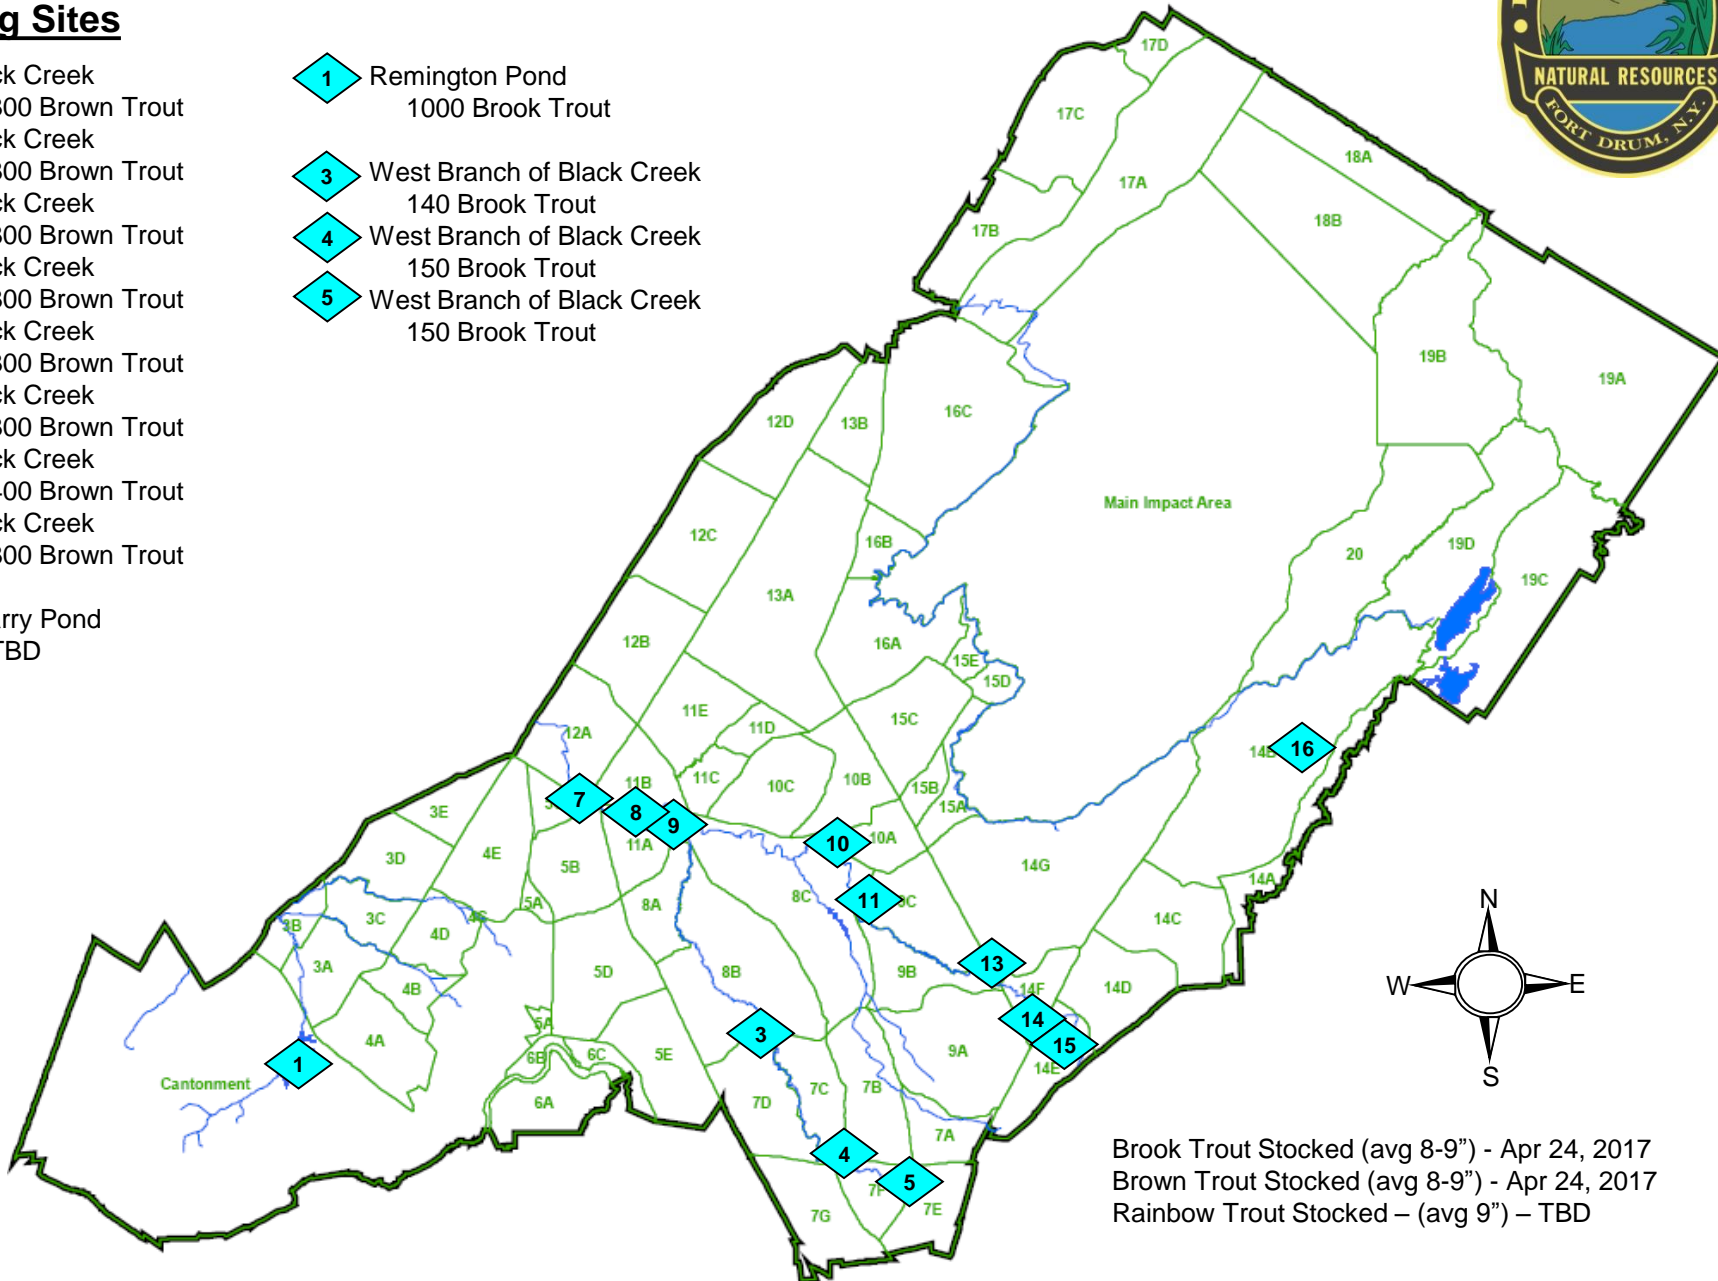

2017 Fish Stocking Locations

Prepared by the Fort Drum Fish & Wildlife Management Program April 27, 2017

Angling Sites

- 6** Black Creek
300 Brown Trout
- 7** Black Creek
300 Brown Trout
- 9** Black Creek
300 Brown Trout
- 10** Black Creek
300 Brown Trout
- 11** Black Creek
300 Brown Trout
- 13** Black Creek
300 Brown Trout
- 14** Black Creek
400 Brown Trout
- 15** Black Creek
300 Brown Trout
- 16** Quarry Pond
TBD
- 1** Remington Pond
1000 Brook Trout
- 3** West Branch of Black Creek
140 Brook Trout
- 4** West Branch of Black Creek
150 Brook Trout
- 5** West Branch of Black Creek
150 Brook Trout

Brook Trout Stocked (avg 8-9") - Apr 24, 2017
 Brown Trout Stocked (avg 8-9") - Apr 24, 2017
 Rainbow Trout Stocked - (avg 9") - TBD