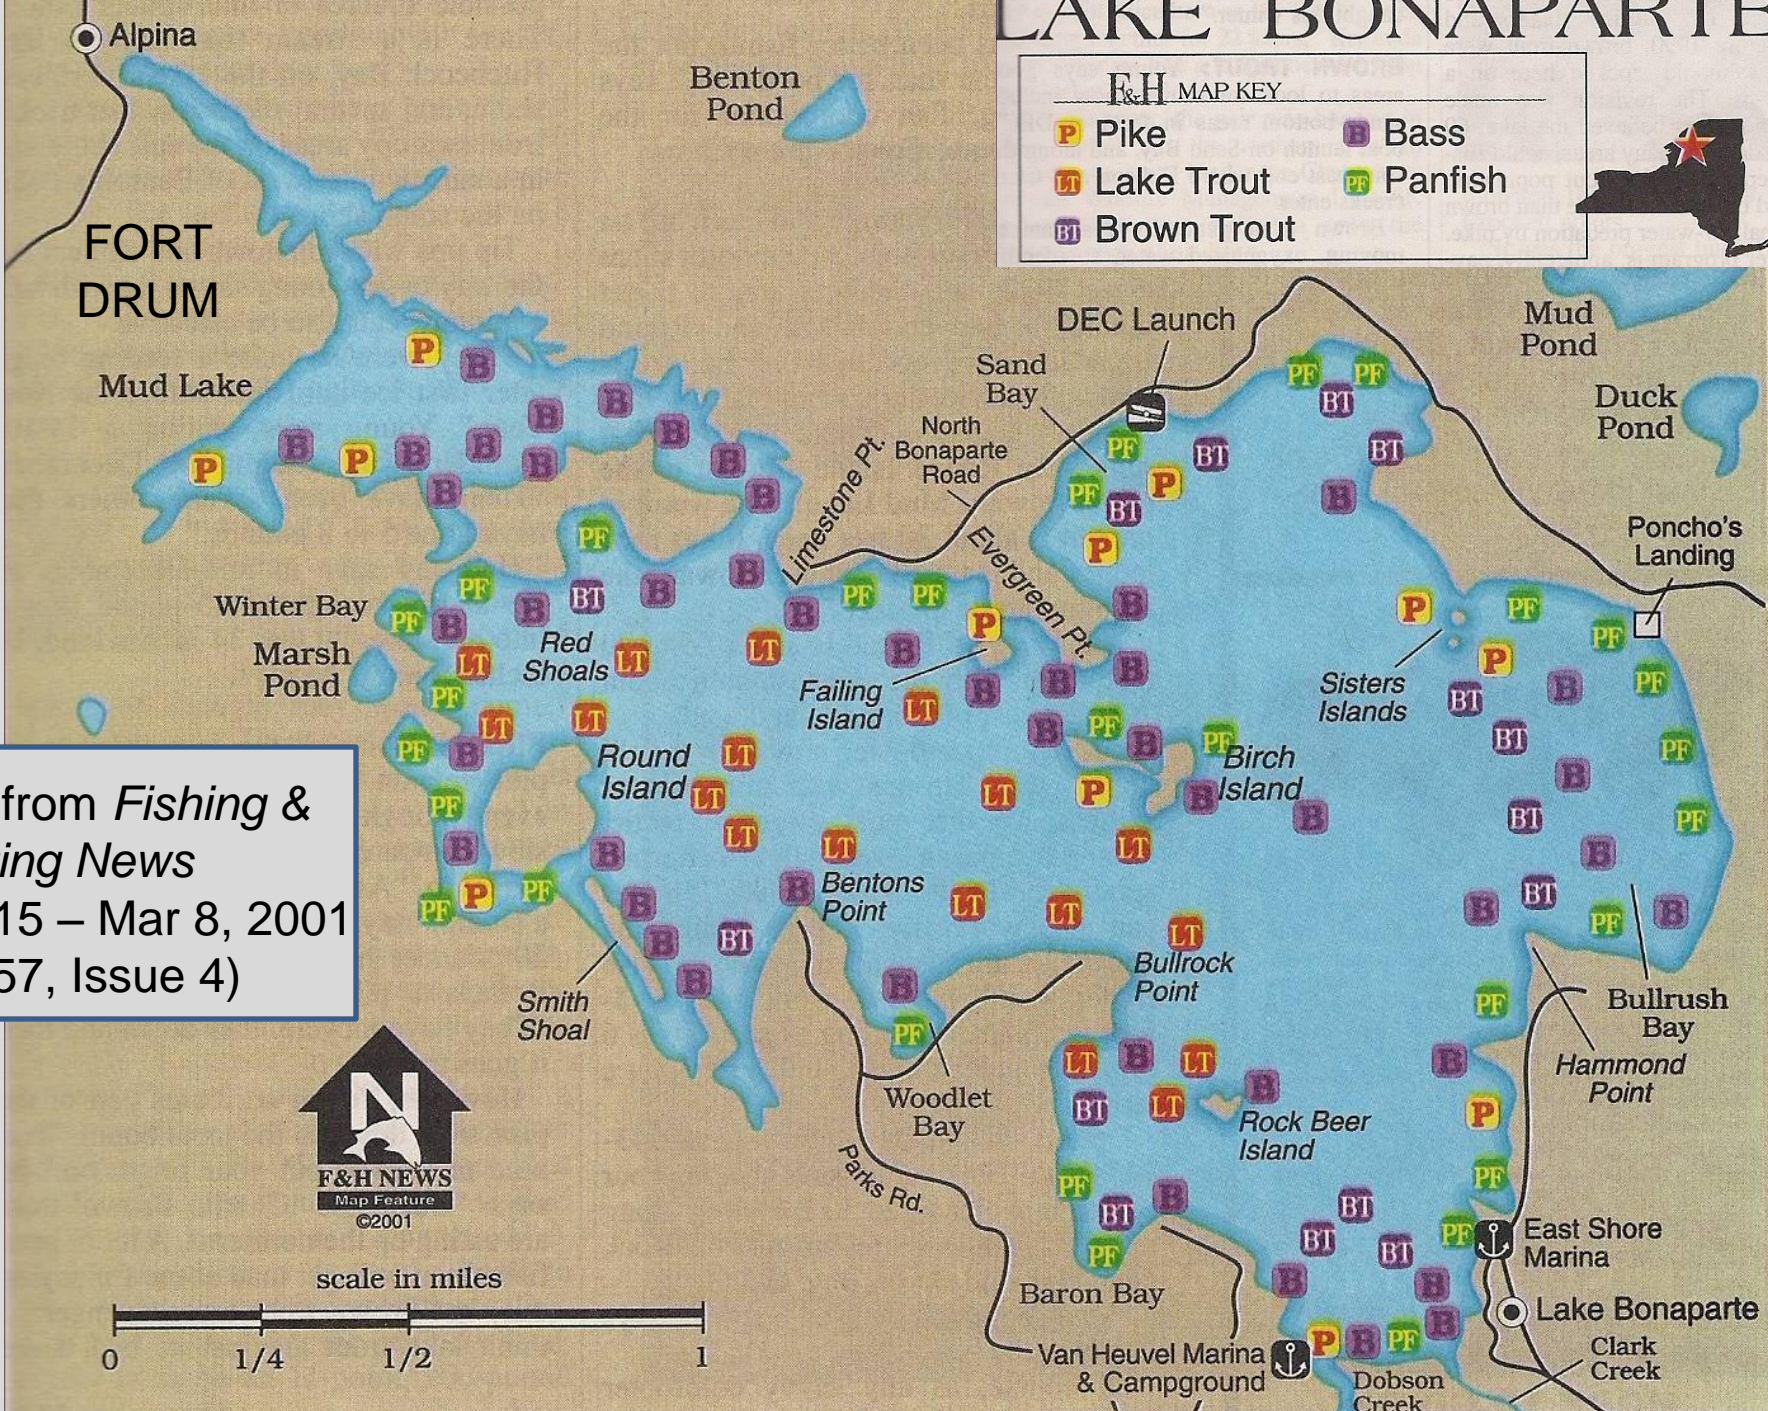

LAKE BONAPARTE

F&H MAP KEY

- P Pike
- L Lake Trout
- B Bass
- PF Panfish
- BT Brown Trout

Map from *Fishing & Hunting News*
 Feb 15 – Mar 8, 2001
 (Vol 57, Issue 4)