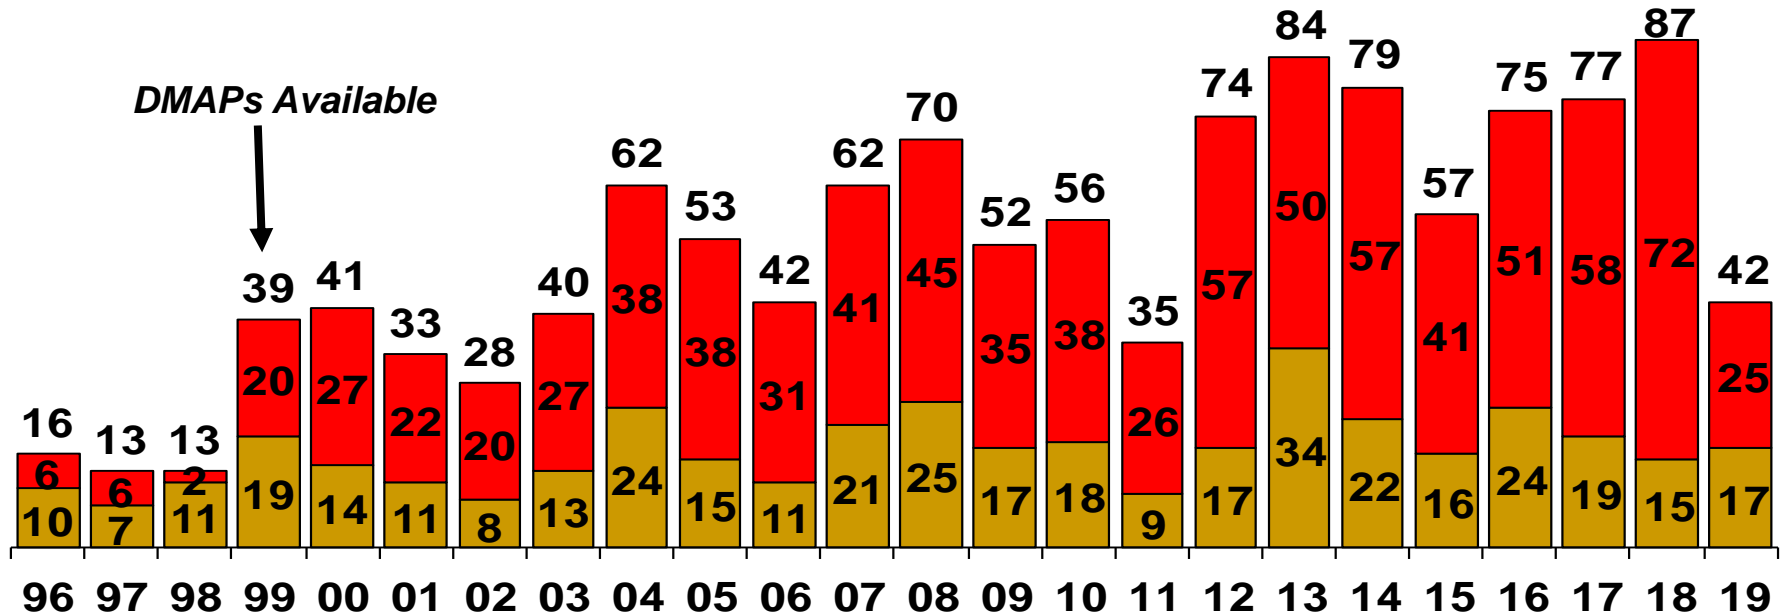

# Cantonment Area Hunting: Deer Harvest

 = **ANTLERLESS HARVEST** 

 = **ADULT MALE HARVEST** 

## 2019 Season Summary:

23 DMAPs were filled (55% of all harvested deer)

10 Killed with shotguns (24% of all harvested deer)